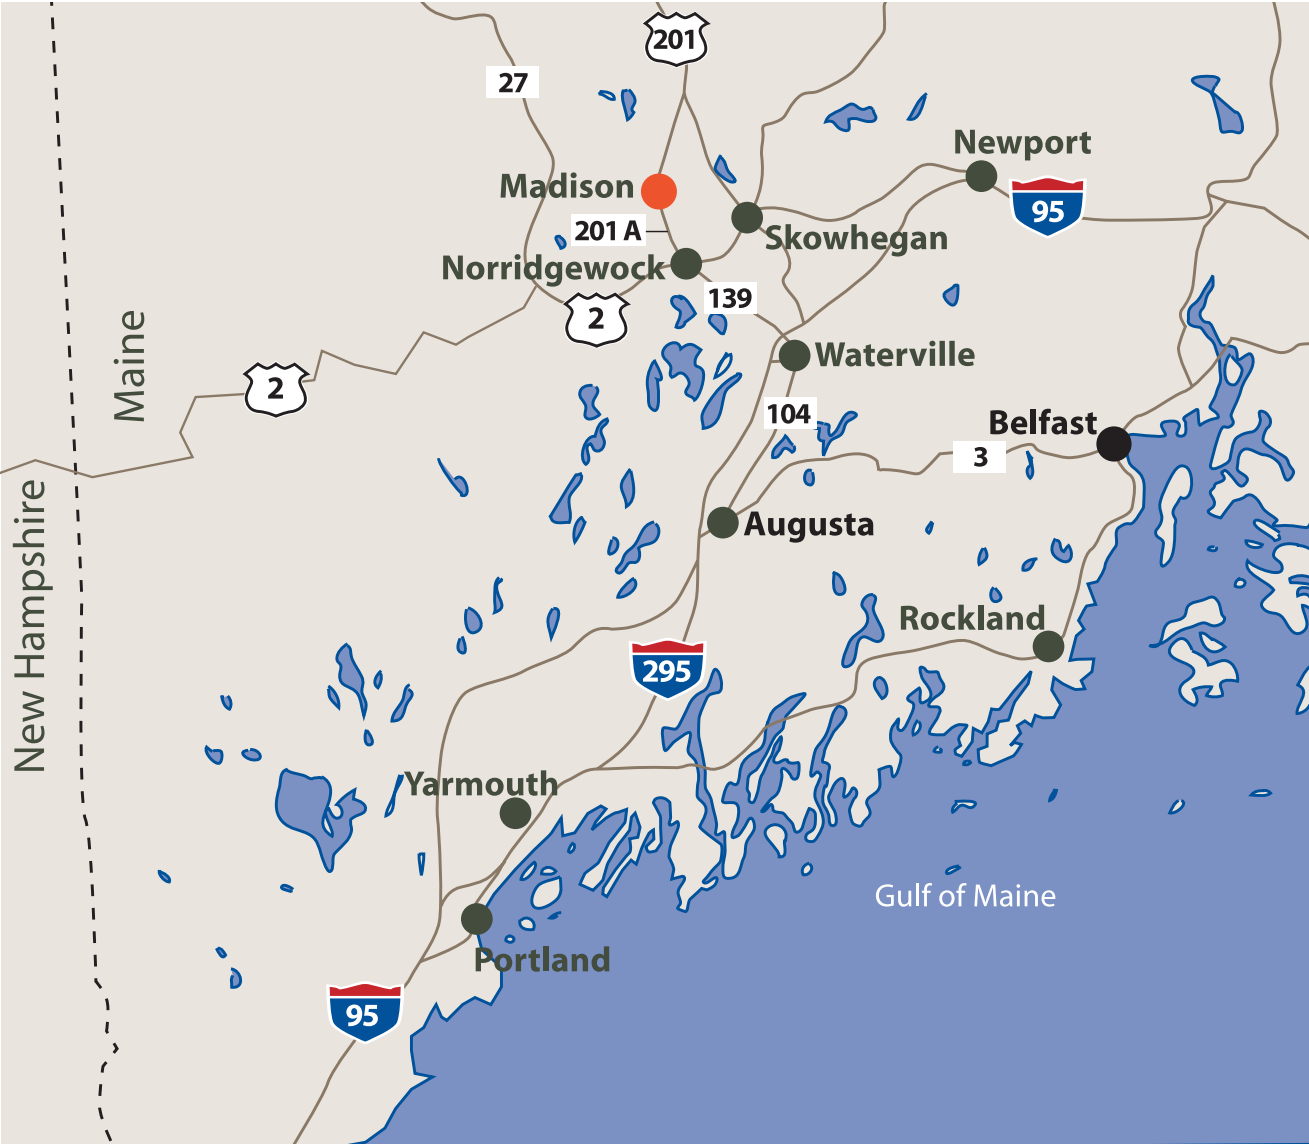

How to get to Madison Paper Industries

Directions from Portland, Maine to the Madison Mill

- 1 Start out going north on WESTBROOK ST toward JETPORT BLVD. 0.1 miles
 - 2 Turn left onto JETPORT BLVD. 0.2 miles
 - 3 Turn right onto INTERNATIONAL PKWY. 0.3 miles
 - 4 Turn right onto CONGRESS ST / ME-9 / ME-22. 0.1 miles
 - 5 Stay straight to go onto CONGRESS ST / ME-9 / ME-22. Continue to follow CONGRESS ST. 1.7 miles
 - 6 Merge onto I-295 N toward FALMOUTH (Portions toll). 48.2 miles
 - 7 I-295 N becomes I-95 N (Portions toll). 27.2 miles
 - 8 Take the ME-104 / MAIN ST. exit- EXIT 130- toward WATERVILLE. 0.2 miles
 - 9 Turn slight left onto MAIN ST / ME-104 / UPPER MAIN ST. Continue to follow ME-104. 4.8 miles
 - 10 ME-104 becomes ME-139. 7.7 miles
 - 11 ME-139 becomes US-2 / US-201A / MAIN ST / ME-8. 0.4 miles
 - 12 Turn right onto US-201A. Continue to follow US-201A / ME-8. 7.7 miles
 - 13 Turn left onto US-201A / MAIN ST / ME-148 / ME-43 / ME-8. 0.4 miles
 - 14 End at 1 Main St Madison, ME 04950-1229, US
- Total Est. Time: 1 hour, 54 minutes
Total Est. Distance: 99.42 miles

Location of the Madison Mill in Maine

How to get to the mill of Madison Paper Industries

Madison Paper Industries
PO Box 129 - Main Street
Madison, ME 04950
207-696-3307

Security Department:
24 hour availability
207-696-1138